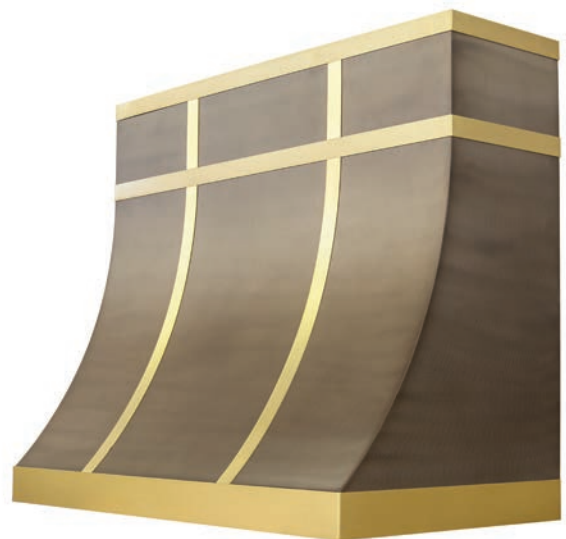

Brushed White Finish +
Banding in Newport
Brass

Matte Black Finish + Banding & Rivets in Brushed Nickel

ST1400

Charming style that brings a little “flare” to the heart of your home.

- Choose Premium 14ga Steel or Stainless
- Custom built for your space
- Accent with banding and rivets for a one-of-a-kind look
- Available in 30+ stunning finishes
- Tailored to fit the ventilation system of your choice
- Optional vent chase